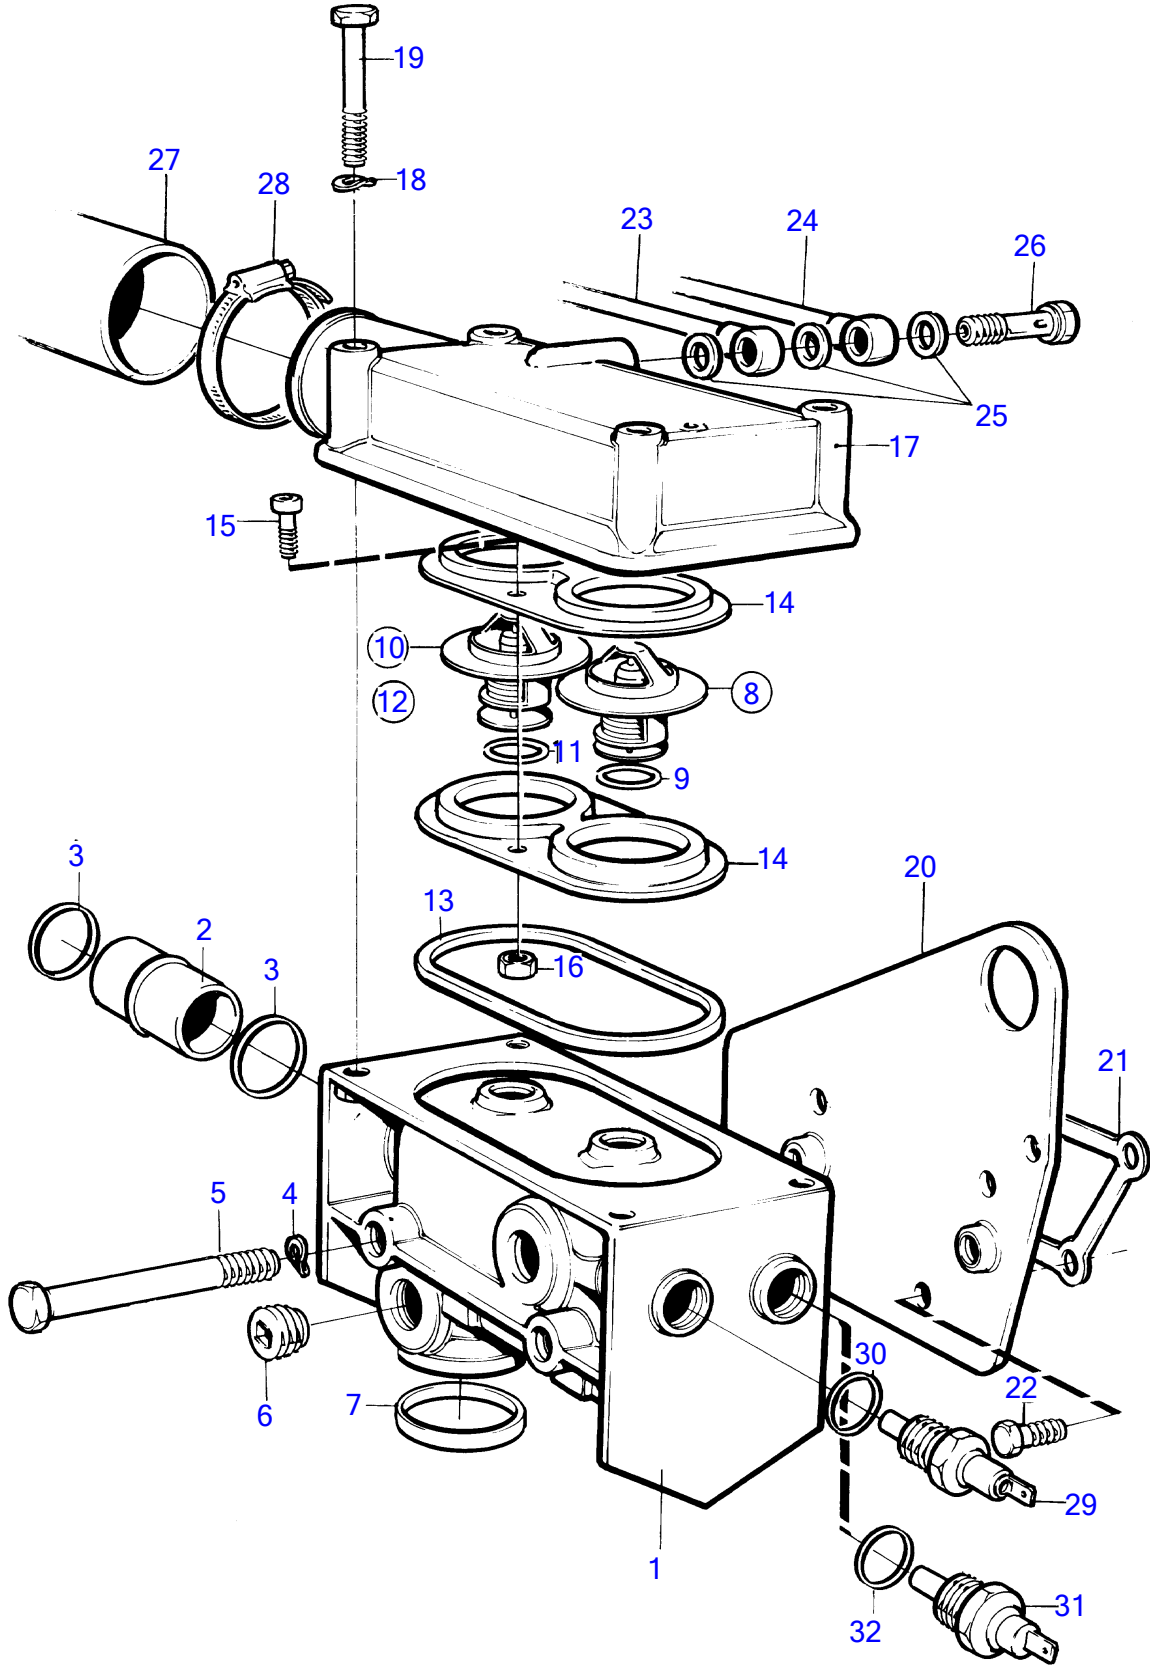

KAD42A, KAMD42A

10607

KAD42A, KAMD42A

REF	PART NO.	QTY	DESCRIPTION	NOTES
1	838704	1	Thermostat housing	
2	838739	1	Adapter	
3	968927	2	O-ring	
4	941907	2	Spring washer	Early type
5	965183	2	Flange screw	
6	952077	2	Plug	
7	1542198	1	Sealing ring	
8	876128	1	Thermostat kit	
9	416033	1	• Sealing ring	
10	875849	1	Thermostat kit	With air venting valve
11	416033	1	• Sealing ring	
12	876145	1	Retainer kit	
13	838807	1	• Sealing ring	
14	859229	2	• Retainer	
15	963554	2	• Hexagon screw	
16	966170	2	• Lock nut	
17	860449	1	Cardboard tube	Obsolete part
18	941907	4	Spring washer	Early type
19	965217	4	Flange screw	
20	860518	1	Adapter	
21	1542187	1	Gasket	
22	955295	4	Hexagon screw	
23	860662	1	Air vent hose	Expansion tank-thermostat housing
24	860215	1	Air vent hose	Turbo-thermostat housing
25	11994	3	Gasket	
26	947975	1	Hollow screw	
27	860412	1	Hose	Thermostat housing-heat exchanger
28	943477	1	Hose clamp	
29		1	contact	See group 3
30	957181	1	Gasket	
31		1	temperature sensor	See group 3
32	957181	1	Gasket	